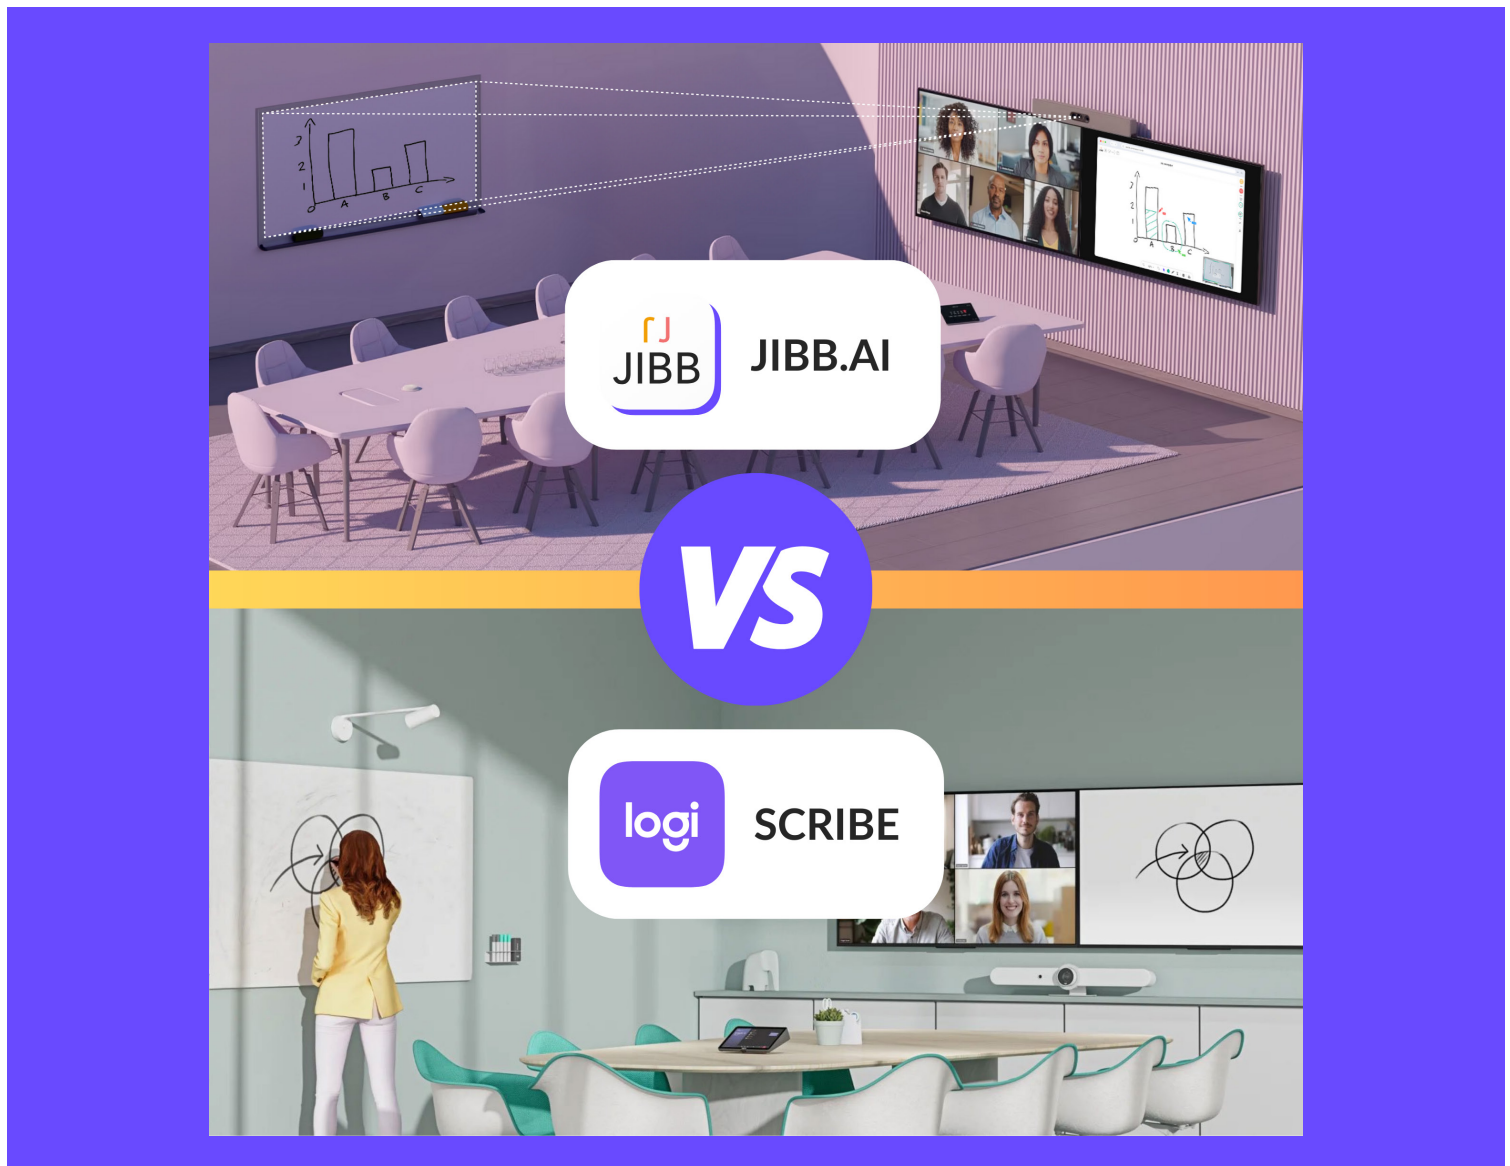

# JIBB VS

The logi logo consists of the word 'logi' in a white, lowercase, sans-serif font, set against a purple rounded square background.

# Logitech Scribe

JIBB is cutting-edge software that boosts collaboration in hybrid workplaces by transforming physical whiteboards into digital canvases. JIBB turns your existing camera into a whiteboard content camera with no extra hardware.

## How does **JIBB** compare with Logitech **Scribe**?

FEATURES	JIBB	VS	SCRIBE
Scalable Software Solutuion	✓		✗
Integrated with Cisco Room Devices	✓		✗
Compatible with any Webcam	✓		✗
Any Whiteboard	✓		Limited to 6' x 4'
Any Glassboard or Flipchart	✓		✗
Remote Participant Annotation	✓		✗
Smart Auto-Save Summary	✓		✗
Content Enhancement	✓		✓
Presenter Removal	✓		✓
Perspective Correction	✓		✓
Auto Surface Detection	✓		✓

## About JIBB:

Effortlessly share whiteboard content in video meetings with JIBB, an AI-powered software solution that transforms any camera into a content camera for Webex, Microsoft Teams, Zoom, Google Meet, and other leading video conferencing platforms, without the need for dedicated hardware.