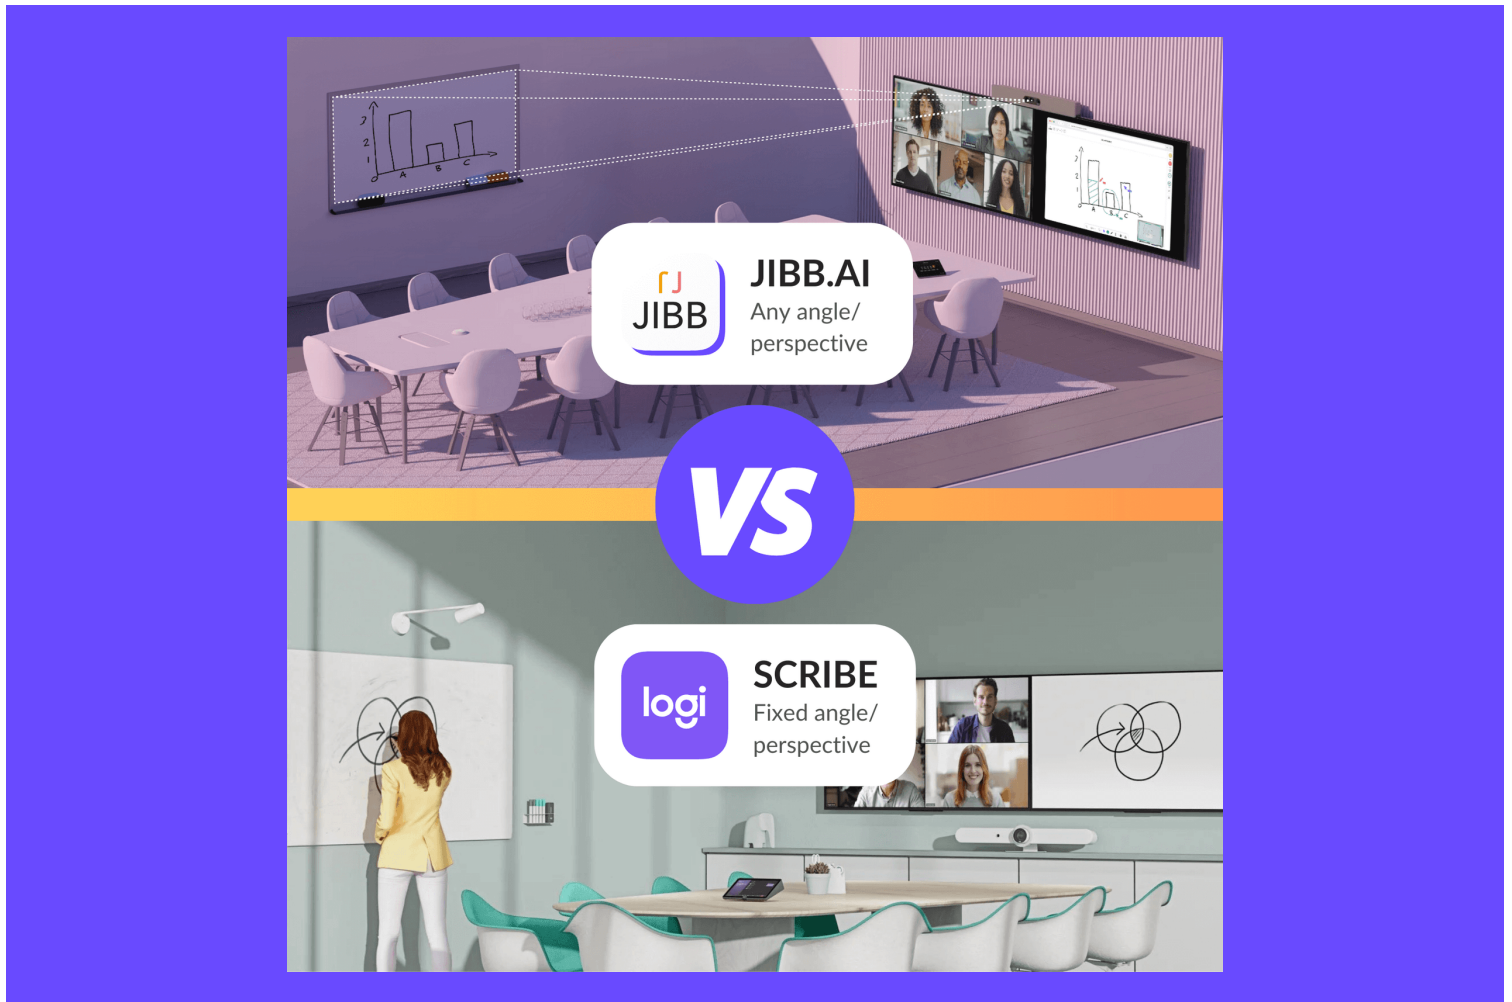

# Logitech Scribe

JIBB is cutting-edge software that boosts collaboration in hybrid workplaces by transforming physical whiteboards into digital canvases. JIBB turns your existing camera into a whiteboard content camera with no extra hardware.

JIBB works with all surface types, whether a Whiteboard, Glassboard, or Flipchart, whereas Logitech Scribe only works with whiteboards.

# Covering All Surface Sizes

All other solutions on the market are limited to a certain size of surface. This typically prevents rooms with larger surfaces from being shared within hybrid meetings.

JIBB's powerful AI technology can recognize any size, putting no limit on your meeting room design.